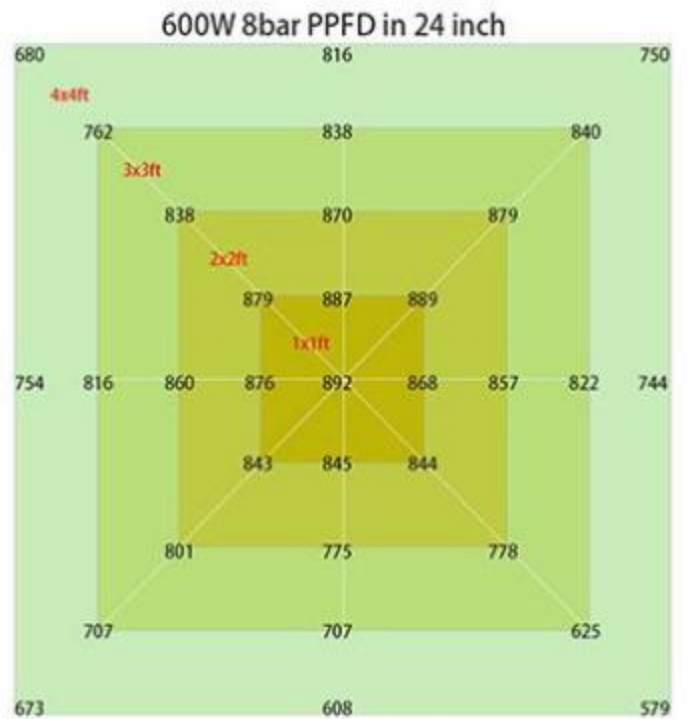

Gres Industrial (HK) Co., Ltd

600W LED GROW LIGHT-FOLDABLE

Features:

- **PRIVATE MOULD**
- Color: Samsung 281B full spectrum white light + 660nm Plant red light, mainly for hemp lighting.
- High quality UL/CE Driver
- Wide input voltage AC100-277V or dimmable
- Best heat sink to get the best heat dissipation
- Easy to install and operate
- Energy saving, Instant start, NO flickering, NO humming, long service life, increase hemp output.

Applications:

- Mainly used for indoor hemp/Cannabis/Marijuana lightings.

Product Specifications:

Product Name	600W LED Grow Light(6 Bars)
Model number	XILOU-600W-F-F1
Power	600W
Input voltage	100-277VAC 50/60Hz
LED Brand	Samsung 281b and Osram 660nm (324pcs per bar)
PPF (380-780nm)	1680 μ mol/S
EFF	2.8 μ mol/J
Color	Full spectrum white light +660nm Plant red light
Coverage	6ft×6ft
Mounting height	\geq 6" (15.2cm) Above canopy
Supplementation time	16-20H/day
PF	>0.95
Lamp size	1082*1071*66cm
Housing color	White, with 2M plug
Material	Aluminum
IP	IP54 (Indoor using)
Lifespan	>50,000H
N.W	14.8KG/PC
Working Temperature	-37°C~+55°C
Operating Humidity	<95%

Dimension(mm)

Spectrum

PPFD Distribution:

Installation:

■ Installation Instruction

1. Hanging the lamp on the ceiling or other secure places with lifting rope.

2. Connecting the wires from driver to the lamp, Note: the connector male plug arrow is aligned with the female plug arrow