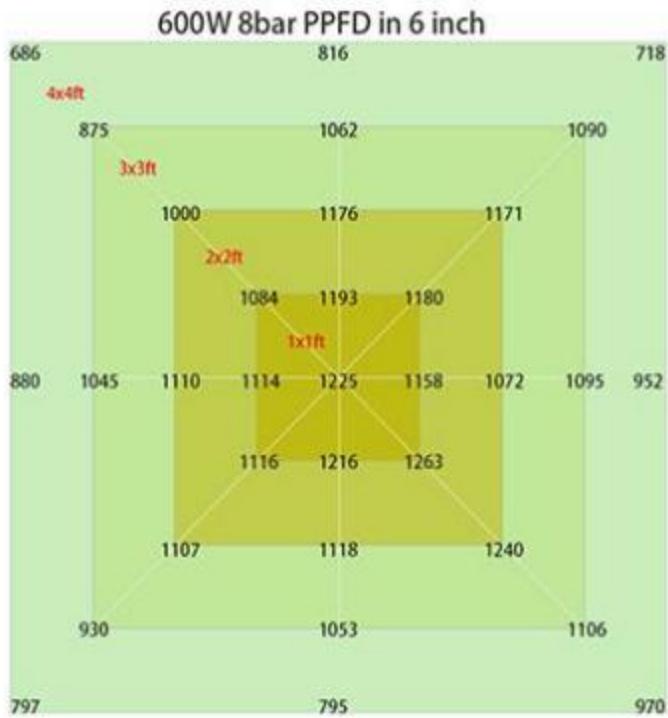

PPFD Distribution: