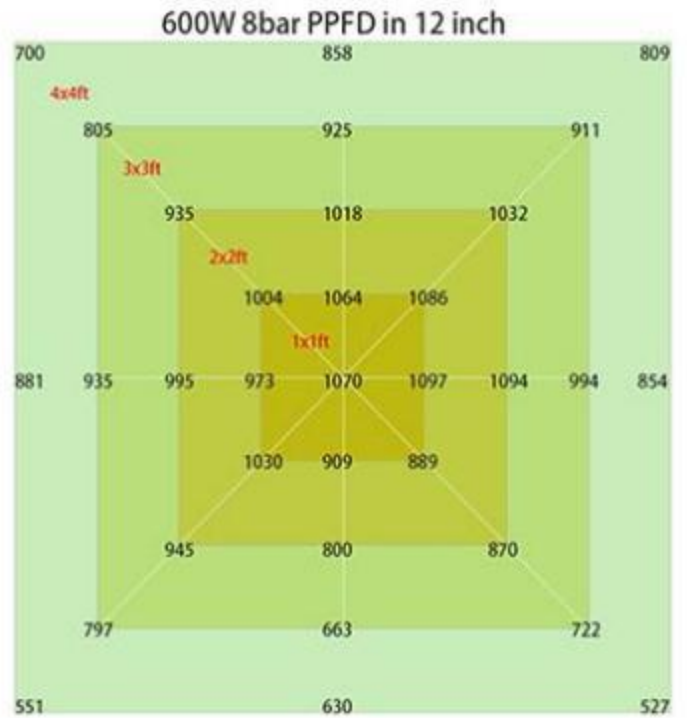

Gres Industrial (HK) Co., Ltd

600W LED GROW LIGHT-FOLDABLE

Features:

- **PRIVATE MOULD**
- Color: Samsung 281B full spectrum white light + 660nm Plant red light, mainly for hemp lighting.
- High quality UL/CE Driver
- Wide input voltage AC100-277V or dimmable
- Best heat sink to get the best heat dissipation
- Easy to install and operate
- Energy saving, Instant start, NO flickering, NO humming, long service life, increase hemp output.

Applications:

- Mainly used for indoor hemp/Cannabis/Marijuana lightings.

Product Specifications:

Product Name	600W LED Grow Light(6 Bars)
Model number	XILOU-600W-F-F1
Power	600W
Input voltage	100-277VAC 50/60Hz
LED Brand	Samsung 281b and Osram 660nm (324pcs per bar)
PPF (380-780nm)	1680 μ mol/S
EFF	2.8 μ mol/J
Color	Full spectrum white light +660nm Plant red light
Coverage	6ft×6ft
Mounting height	\geq 6" (15.2cm) Above canopy
Supplementation time	16-20H/day
PF	>0.95
Lamp size	1082*1071*66cm
Housing color	White, with 2M plug
Material	Aluminum
IP	IP54 (Indoor using)
Lifespan	>50,000H
N.W	14.8KG/PC
Working Temperature	-37°C~+55°C
Operating Humidity	<95%

Dimension(mm)

Spectrum

PPFD Distribution:

Installation:

■ Installation Instruction

1. Hanging the lamp on the ceiling or other secure places with lifting rope.

2. Connecting the wires from driver to the lamp, Note: the connector male plug arrow is aligned with the female plug arrow