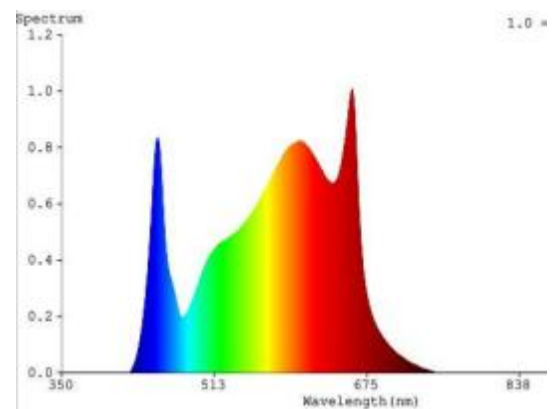

Product Specifications:

Product Name	600W LED Grow Light(6 Bars)
Model number	XILOU-600W-F-F1
Power	600W
Input voltage	100-277VAC 50/60Hz
LED Brand	Samsung 281b and Osram 660nm (324pcs per bar)
PPF (380-780nm)	1680 μ mol/S
EFF	2.8 μ mol/J
Color	Full spectrum white light +660nm Plant red light
Coverage	6ft×6ft
Mounting height	$\geq$ 6" (15.2cm) Above canopy
Supplementation time	16-20H/day
PF	>0.95
Lamp size	1082*1071*66cm
Housing color	White, with 2M plug
Material	Aluminum
IP	IP54 (Indoor using)
Lifespan	>50,000H
N.W	14.8KG/PC
Working Temperature	-37°C~+55°C
Operating Humidity	<95%

Dimension(mm)

Spectrum