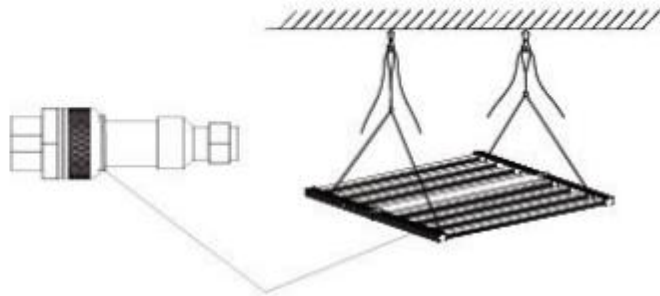

Gres Industrial (HK) Co., Ltd

600W LED GROW LIGHT-FOLDABLE

Features:

- **PRIVATE MOULD**
- Color: Samsung 281B full spectrum white light + 660nm Plant red light, mainly for hemp lighting.
- High quality UL/CE Driver
- Wide input voltage AC100-277V or dimmable
- Best heat sink to get the best heat dissipation
- Easy to install and operate
- Energy saving, Instant start, NO flickering, NO humming, long service life, increase hemp output.

Applications:

- Mainly used for indoor hemp/Cannabis/Marijuana lightings.

Product Specifications:

Product Name	600W LED Grow Light(6 Bars)
Model number	XILOU-600W-F-F1
Power	600W
Input voltage	100-277VAC 50/60Hz
LED Brand	Samsung 281b and Osram 660nm (324pcs per bar)
PPF (380-780nm)	1680 μ mol/S
EFF	2.8 μ mol/J
Color	Full spectrum white light +660nm Plant red light
Coverage	6ft×6ft
Mounting height	\geq 6" (15.2cm) Above canopy
Supplementation time	16-20H/day
PF	>0.95
Lamp size	1082*1071*66cm
Housing color	White, with 2M plug
Material	Aluminum
IP	IP54 (Indoor using)
Lifespan	>50,000H
N.W	14.8KG/PC
Working Temperature	-37°C~+55°C
Operating Humidity	<95%

Dimension(mm)

Spectrum

PPFD Distribution:

Installation:

■ Installation Instruction

1. Hanging the lamp on the ceiling or other secure places with lifting rope.

2. Connecting the wires from driver to the lamp, Note: the connector male plug arrow is aligned with the female plug arrow

AC 100-277V

3. Connecting the plug to the socket, connect the plug to the power source.

Please tear the film before lighting up.

4. Please tear the film from the bar before lighting up.

Package:

Box	QTY.	Size (CM)	N.W/CTN	G.W/CTN
box	1pc	113*13*61	14.8KG	17KG