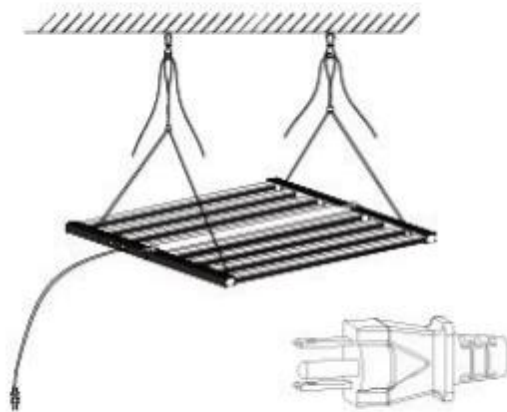

Gres Industrial (HK) Co., Ltd

600W LED GROW LIGHT-FOLDABLE

Features:

- **PRIVATE MOULD**
- Color: Samsung 281B full spectrum white light + 660nm Plant red light, mainly for hemp lighting.
- High quality UL/CE Driver
- Wide input voltage AC100-277V or dimmable
- Best heat sink to get the best heat dissipation
- Easy to install and operate
- Energy saving, Instant start, NO flickering, NO humming, long service life, increase hemp output.

Applications:

- Mainly used for indoor hemp/Cannabis/Marijuana lightings.

Product Specifications:

Product Name	600W LED Grow Light(6 Bars)
Model number	XILOU-600W-F-F1
Power	600W
Input voltage	100-277VAC 50/60Hz
LED Brand	Samsung 281b and Osram 660nm (324pcs per bar)
PPF (380-780nm)	1680 μ mol/S
EFF	2.8 μ mol/J
Color	Full spectrum white light +660nm Plant red light
Coverage	6ft×6ft
Mounting height	\geq 6" (15.2cm) Above canopy
Supplementation time	16-20H/day
PF	>0.95
Lamp size	1082*1071*66cm
Housing color	White, with 2M plug
Material	Aluminum
IP	IP54 (Indoor using)
Lifespan	>50,000H
N.W	14.8KG/PC
Working Temperature	-37°C~+55°C
Operating Humidity	<95%

Dimension(mm)

Spectrum

PPFD Distribution:

Installation:

■ Installation Instruction

1. Hanging the lamp on the ceiling or other secure places with lifting rope.

2. Connecting the wires from driver to the lamp, Note: the connector male plug arrow is aligned with the female plug arrow

AC 100-277V

3. Connecting the plug to the socket, connect the plug to the power source.

Please tear the film before lighting up.

4. Please tear the film from the bar before lighting up.

Package:

Box	QTY.	Size (CM)	N.W/CTN	G.W/CTN
box	1pc	113*13*61	14.8KG	17KG