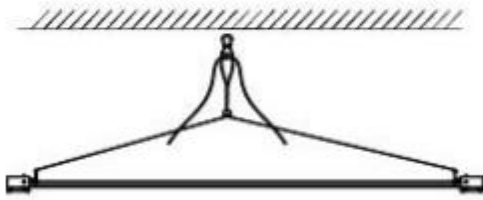

Gres Industrial (HK) Co., Ltd

600W LED GROW LIGHT-FOLDABLE

Features:

- **PRIVATE MOULD**
- Color: Samsung 281B full spectrum white light + 660nm Plant red light, mainly for hemp lighting.
- High quality UL/CE Driver
- Wide input voltage AC100-277V or dimmable
- Best heat sink to get the best heat dissipation
- Easy to install and operate
- Energy saving, Instant start, NO flickering, NO humming, long service life, increase hemp output.

Applications:

- Mainly used for indoor hemp/Cannabis/Marijuana lightings.

Product Specifications:

Product Name	600W LED Grow Light(6 Bars)
Model number	XILOU-600W-F-F1
Power	600W
Input voltage	100-277VAC 50/60Hz
LED Brand	Samsung 281b and Osram 660nm (324pcs per bar)
PPF (380-780nm)	1680 μ mol/S
EFF	2.8 μ mol/J
Color	Full spectrum white light +660nm Plant red light
Coverage	6ft×6ft
Mounting height	\geq 6" (15.2cm) Above canopy
Supplementation time	16-20H/day
PF	>0.95
Lamp size	1082*1071*66cm
Housing color	White, with 2M plug
Material	Aluminum
IP	IP54 (Indoor using)
Lifespan	>50,000H
N.W	14.8KG/PC
Working Temperature	-37°C~+55°C
Operating Humidity	<95%

Dimension(mm)

Spectrum

PPFD Distribution:

Installation:

■ Installation Instruction

1. Hanging the lamp on the ceiling or other secure places with lifting rope.

2. Connecting the wires from driver to the lamp, Note: the connector male plug arrow is aligned with the female plug arrow

AC 100-277V

3. Connecting the plug to the socket, connect the plug to the power source.

Please tear the film before lighting up.

4. Please tear the film from the bar before lighting up.

Package:

Box	QTY.	Size (CM)	N.W/CTN	G.W/CTN
box	1pc	113*13*61	14.8KG	17KG