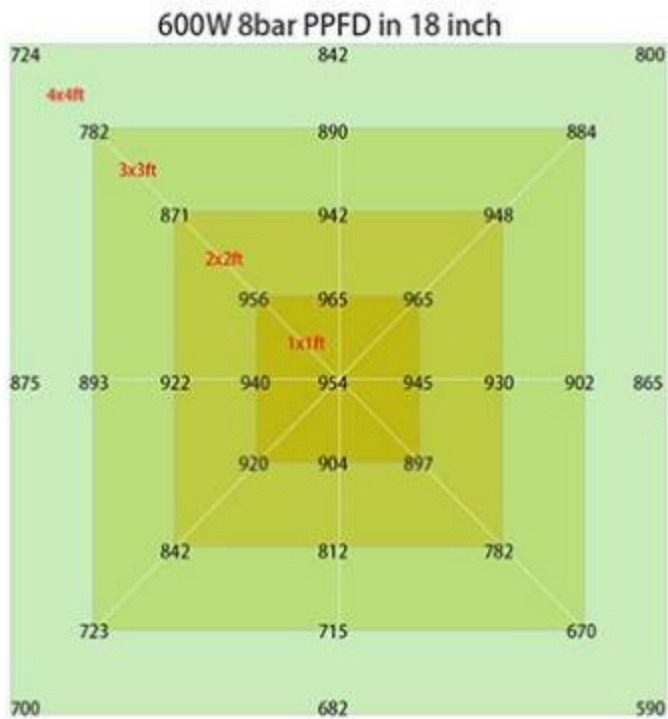

Gres Industrial (HK) Co., Ltd

600W LED GROW LIGHT-FOLDABLE

Features:

- **PRIVATE MOULD**
- Color: Samsung 281B full spectrum white light + 660nm Plant red light, mainly for hemp lighting.
- High quality UL/CE Driver
- Wide input voltage AC100-277V or dimmable
- Best heat sink to get the best heat dissipation
- Easy to install and operate
- Energy saving, Instant start, NO flickering, NO humming, long service life, increase hemp output.

Applications:

- Mainly used for indoor hemp/Cannabis/Marijuana lightings.

Product Specifications:

Product Name	600W LED Grow Light(6 Bars)
Model number	XILOU-600W-F-F1
Power	600W
Input voltage	100-277VAC 50/60Hz
LED Brand	Samsung 281b and Osram 660nm (324pcs per bar)
PPF (380-780nm)	1680 μ mol/S
EFF	2.8 μ mol/J
Color	Full spectrum white light +660nm Plant red light
Coverage	6ft×6ft
Mounting height	\geq 6" (15.2cm) Above canopy
Supplementation time	16-20H/day
PF	>0.95
Lamp size	1082*1071*66cm
Housing color	White, with 2M plug
Material	Aluminum
IP	IP54 (Indoor using)
Lifespan	>50,000H
N.W	14.8KG/PC
Working Temperature	-37°C~+55°C
Operating Humidity	<95%

Dimension(mm)

Spectrum

PPFD Distribution:

Installation:

■ Installation Instruction

1. Hanging the lamp on the ceiling or other secure places with lifting rope.

2. Connecting the wires from driver to the lamp, Note: the connector male plug arrow is aligned with the female plug arrow